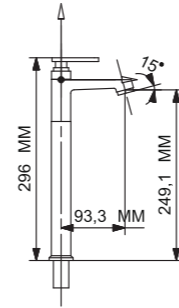

Technical Specification

Note : 25mm = 1 inch

CAT NO. 1121