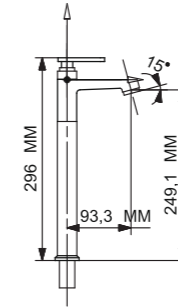

CAT NO. 1221