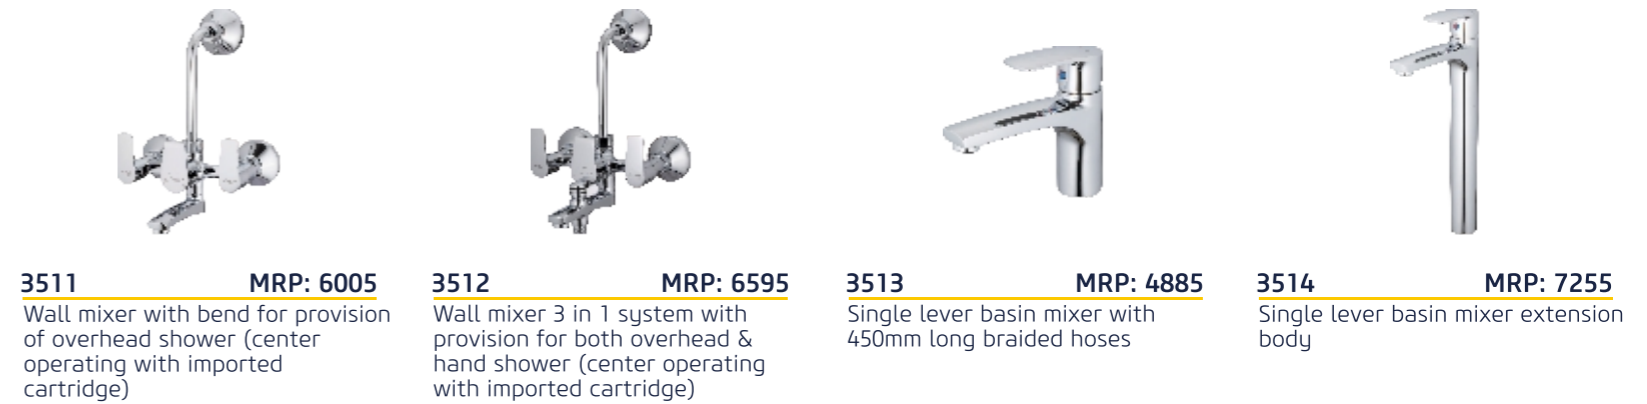

3513 MRP: 4885
Single lever basin mixer with 450mm long braided hoses

3514 MRP: 7255
Single lever basin mixer extension body