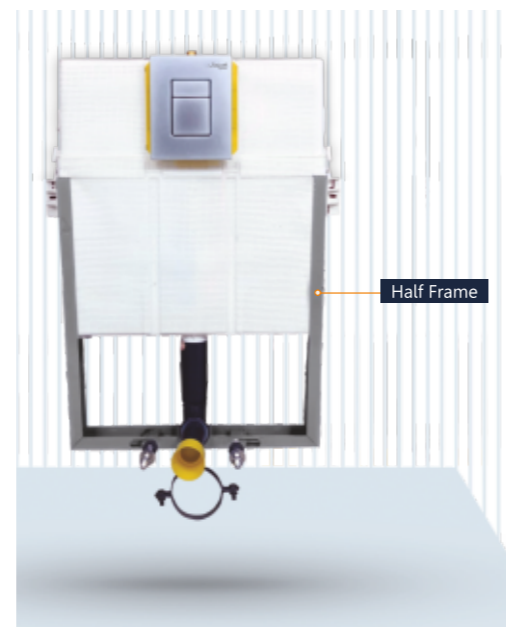

CT 06 **MRP: 10010**
Concealed cistern with flush plate & half size frame

Technical Specification

Note : 25mm = 1 inch

CAT NO. 2701

CAT NO. 2702