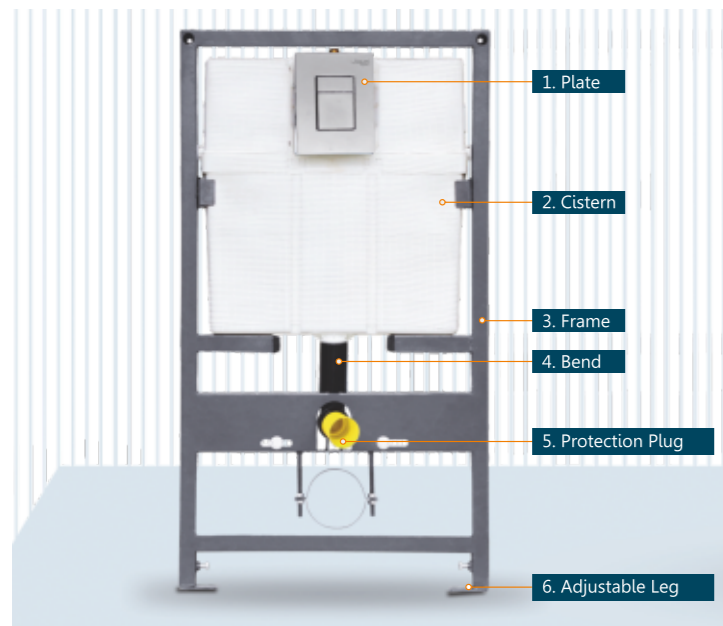

CT 05 **MRP: 11800**
Concealed cistern with flush plate & full size frame