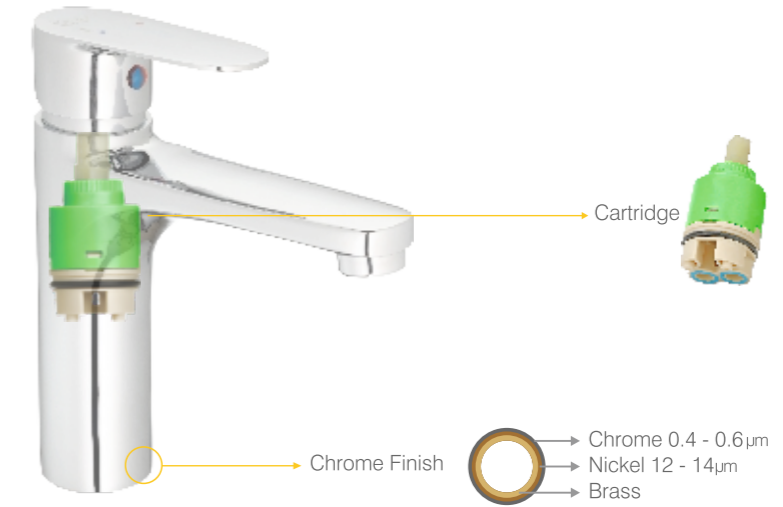

Cartridge Technology

Jaquell Assurance