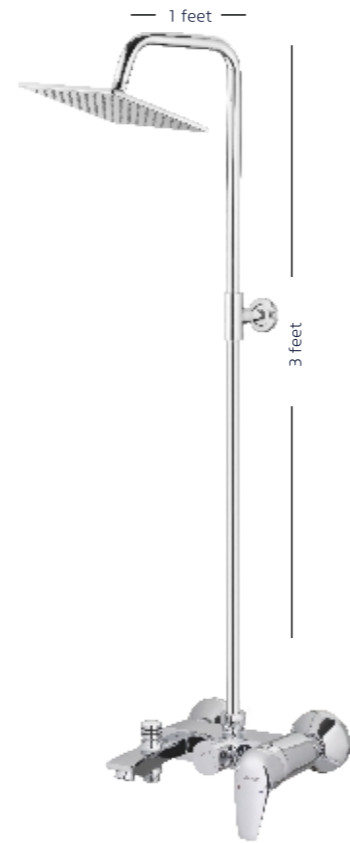

**3626 A** **MRP: 2180**  
Exposed parts kit for multi function divertor body including operating lever and wall flange (suitable for B 28)

**276** **MRP: 1400**  
2"x2" brass body jet shower (square)

**277** **MRP: 1400**  
2"x2" brass body jet shower (Round)

# Single Lever Concept

**801** **MRP: 6860**  
Single lever wall mixer with bend for provision of overhead shower

**803** **MRP: 5545**  
Single lever wall mixer for provision of hand shower

**802** **MRP: 12935**  
Single lever wall mixer for provision of overhead shower with extended pipe (without shower rate)

**805** **MRP: 16485**  
Single lever wall mixer 3 in 1 system with provision for both hand shower and with extended pipe for over head shower (without shower rate)

**804** **MRP: 9505**  
Single lever wall mixer 3 in 1 system with provision for both hand and over head shower

**806** **MRP: 5345**  
Single lever sink mixer with swinging spout