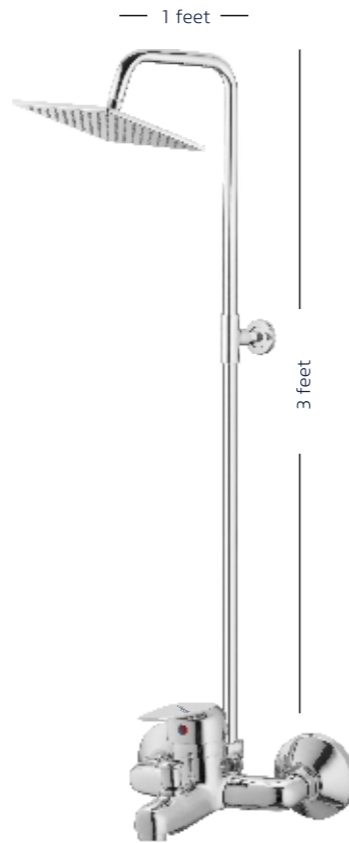

**B 28** **MRP: 7100**  
Multi function divertor body

**3228 A** **MRP: 2180**  
Exposed parts kit for multi function divertor body including operating lever and wall flange (suitable for B 28)

**3045 A** **MRP: 2180**  
Exposed parts kit for multi function divertor body including operating lever and wall flange (suitable for B 28)

**3626 A** **MRP: 2180**  
Exposed parts kit for multi function divertor body including operating lever and wall flange (suitable for B 28)

**276** **MRP: 1400**  
2"x2" brass body jet shower (square)

**277** **MRP: 1400**  
2"x2" brass body jet shower (Round)

# Single Lever Concept

**801** **MRP: 6860**  
Single lever wall mixer with bend for provision of overhead shower

**803** **MRP: 5545**  
Single lever wall mixer for provision of hand shower

**802** **MRP: 12935**  
Single lever wall mixer for provision of overhead shower with extended pipe (without shower rate)