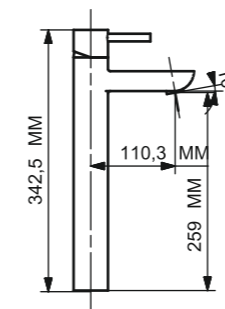

CAT NO. 2417