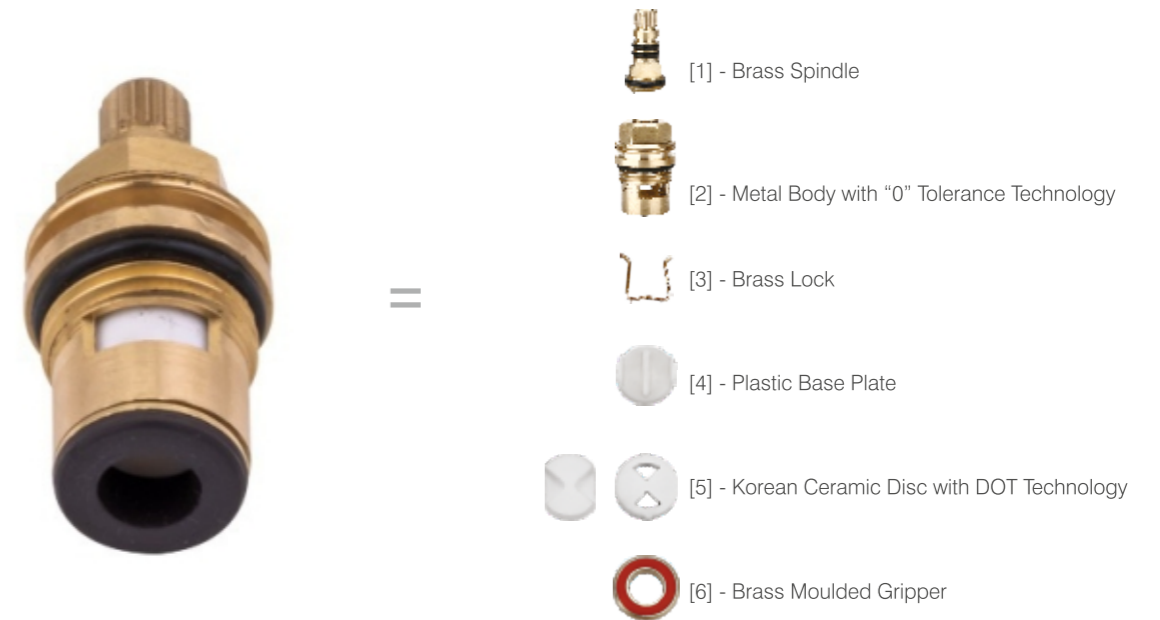

# Cartridge Technology

Jaquell Assurance

**301** **MRP: 4135**  
Single Lever High Flow Shower Mixer Exposed Parts Kit

**B 004** **MRP: 4950**  
Single Lever High Flow Shower Mixer Concealed Body With Cartridge And Sleeve (20mm)